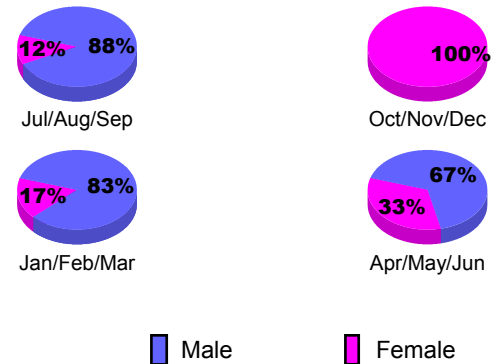

**Club Results 2012-2013**  
Goal, New, Dropped, Gain/Loss

**YTD Status Quo Clubs 2012-2013**

Status Quo Clubs Compared to Status Quo Members

**Club Gain/Loss 2012-2013**

**MEMBERSHIP**

Month	Net Memb Goal	Actual New Memb	Actual Dropped Memb	Gain/Loss of Memb
<b>2012-2013</b>				
Jul/Aug/Sep	0	70	50	20
Oct/Nov/Dec	20	31	59	-28
Jan/Feb/Mar	0	26	25	1
Apr/May/June	20	40	34	6
<b>Totals</b>	<b>40</b>	<b>167</b>	<b>168</b>	<b>-1</b>

**Membership Results 2012-2013**  
Goal, New, Dropped, Gain/Loss

**Gender Comparison 2012-2013**

**Membership Gain/Loss 2012-2013**