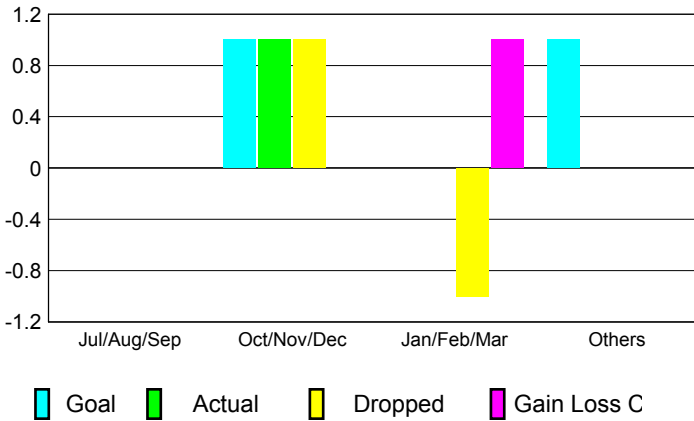

GMT: **Christiane Lafeld**

Location: **AUSTRIA**

GMT CA: **4**

**CLUBS**

Month	New Club Goal	Actual New Clubs	Actual Dropped Clubs	Gain/Loss of Clubs
<b>2012-2013</b>				
Jul/Aug/Sep	0	0	0	0
Oct/Nov/Dec	1	1	1	0
Jan/Feb/Mar	0	0	-1	1
Apr/May/June	1	0	0	0
<b>Totals</b>	<b>2</b>	<b>1</b>	<b>0</b>	<b>1</b>

**Club Results 2012-2013**  
Goal, New, Dropped, Gain/Loss

**YTD Status Quo Clubs 2012-2013**

Status Quo Clubs Compared to Status Quo Members

**Club Gain/Loss 2012-2013**

**MEMBERSHIP**

Month	Net Memb Goal	Actual New Memb	Actual Dropped Memb	Gain/Loss of Memb
<b>2012-2013</b>				
Jul/Aug/Sep	0	70	50	20
Oct/Nov/Dec	20	31	59	-28
Jan/Feb/Mar	0	26	25	1
Apr/May/June	20	40	34	6
<b>Totals</b>	<b>40</b>	<b>167</b>	<b>168</b>	<b>-1</b>