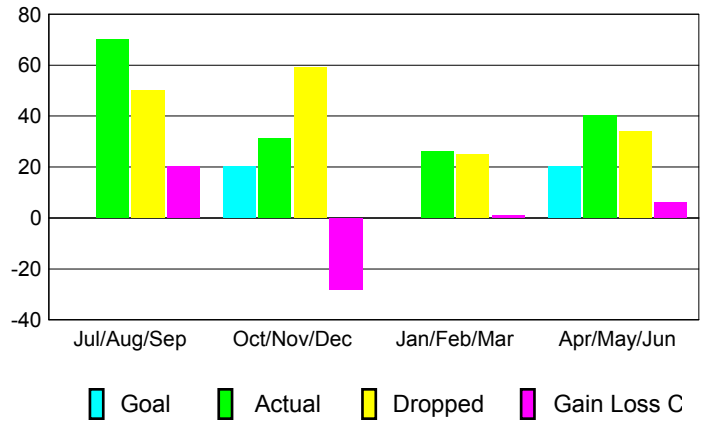

GMT: **Christiane Lafeld**

Location: **AUSTRIA**

GMT CA: **4**

**CLUBS**

Month	New Club Goal	Actual New Clubs	Actual Dropped Clubs	Gain/Loss of Clubs
<b>2012-2013</b>				
Jul/Aug/Sep	0	0	0	0
Oct/Nov/Dec	1	1	1	0
Jan/Feb/Mar	0	0	-1	1
Apr/May/June	1	0	0	0
<b>Totals</b>	<b>2</b>	<b>1</b>	<b>0</b>	<b>1</b>

**Club Results 2012-2013**  
Goal, New, Dropped, Gain/Loss

**YTD Status Quo Clubs 2012-2013**

Status Quo Clubs Compared to Status Quo Members

**Club Gain/Loss 2012-2013**

**MEMBERSHIP**

Month	Net Memb Goal	Actual New Memb	Actual Dropped Memb	Gain/Loss of Memb
<b>2012-2013</b>				
Jul/Aug/Sep	0	70	50	20
Oct/Nov/Dec	20	31	59	-28
Jan/Feb/Mar	0	26	25	1
Apr/May/June	20	40	34	6
<b>Totals</b>	<b>40</b>	<b>167</b>	<b>168</b>	<b>-1</b>

**Membership Results 2012-2013**  
Goal, New, Dropped, Gain/Loss

**Gender Comparison 2012-2013**

**Membership Gain/Loss 2012-2013**